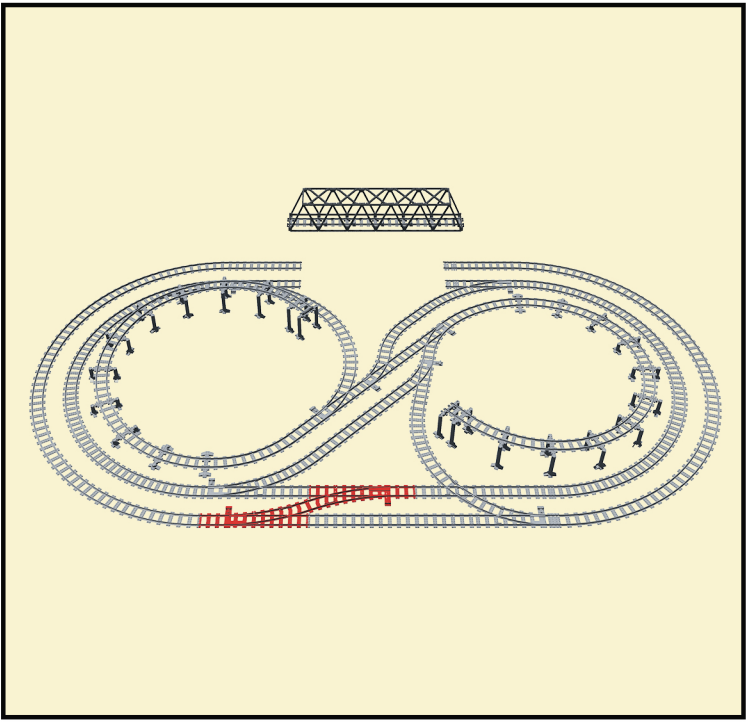

TRIXBRIX

Ultimate 3-Lane Infinity Loop with Bridge

1. Infinity Loop (**box**)
- 4-Span Train Bridge (**bag no. 1**)
- 2-Span Train Bridge Extension (**bag no. 2**)

2

- 2. 1. Half-Length Straight Track (**part no. 43**) – 6x
- 2. RC1 Rail Yard Connector (**part no. 122**) – 3x
- 3. RC2 Rail Yard Connector (**part no. 123**) – 2x
- 4. Straight Track 3/16 (**part no. 137**) – 6x
- 3. 1. Left Switch R40 (**bag no. 3**) – 2x
- 2. Right Switch R40 (**bag no. 4**)
- 3. Left Switch R40 Base GTO (**part no. 227**)
- 4. Right Switch R40 Base GTO (**part no. 228**)
- 4. 1. Left Switch R56 (**bag no. 5**)
- 2. Right Switch R56 (**bag no. 6**)
- 5. Right Pass-Through Crossing R56 (**bag no. 7**)

3

- 6. 1. Curved Track R56 (**part no. 32**) – 3x
- 2. Curved Track R56 (half) (**part no. 1003**)
- 7. 1. Left Switch R72 (**bag no. 8**) – 2x
- 2. Right Switch R72 (**bag no. 9**)

4

- 8. Curved Track R72 (**box**) – 35x
- 9. Curved Track R88 (**box**) – 32x

5

- 10. Left Switch R104 (**bag no. 10**) – 2x

6

- 11. Double Crossover R104 (**bag no. 11**)

SCAN ME

7

8