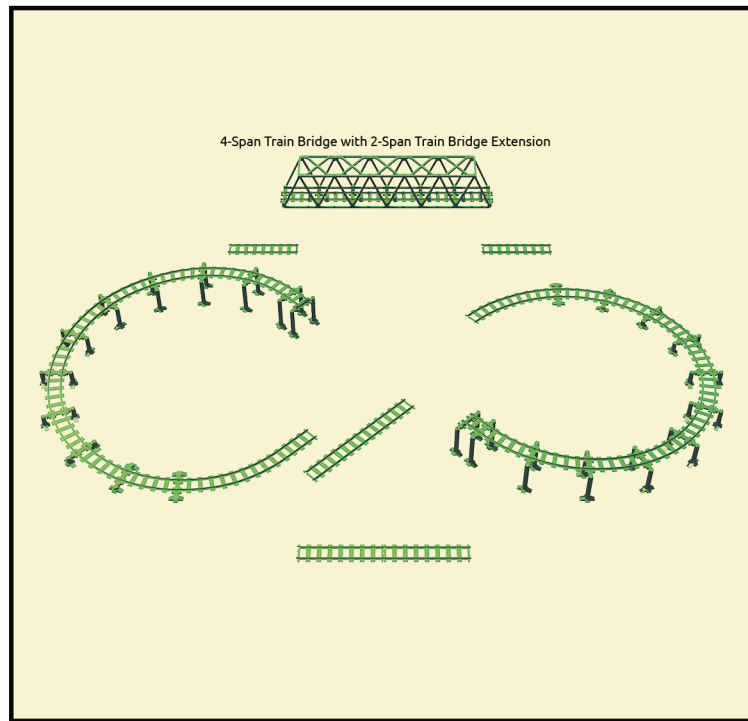

TRIXBRIX

Ultimate 3-Lane Infinity Loop with Bridge

1. Infinity Loop (**box**)
- 4-Span Train Bridge (**bag no. 1**)
- 2-Span Train Bridge Extension (**bag no. 2**)

2

- 2. 1. Half-Length Straight Track (**part no. 43**) – 6x
- 2. RC1 Rail Yard Connector (**part no. 122**) – 3x
- 3. RC2 Rail Yard Connector (**part no. 123**) – 2x
- 4. Straight Track 3/16 (**part no. 137**) – 6x
- 3. 1. Left Switch R40 (**bag no. 3**) – 2x
- 2. Right Switch R40 (**bag no. 4**)
- 3. Left Switch R40 Base GTO (**part no. 227**)
- 4. Right Switch R40 Base GTO (**part no. 228**)
- 4. 1. Left Switch R56 (**bag no. 5**)
- 2. Right Switch R56 (**bag no. 6**)
- 5. Right Pass-Through Crossing R56 (**bag no. 7**)

3

- 6. 1. Curved Track R56 (**part no. 32**) – 3x
- 2. Curved Track R56 (half) (**part no. 1003**)
- 7. 1. Left Switch R72 (**bag no. 8**) – 2x
- 2. Right Switch R72 (**bag no. 9**)

4

- 8. Curved Track R72 (**box**) – 35x
- 9. Curved Track R88 (**box**) – 32x

5

- 10. Left Switch R104 (**bag no. 10**) – 2x

6

- 11. Double Crossover R104 (**bag no. 11**)

SCAN ME

7

8