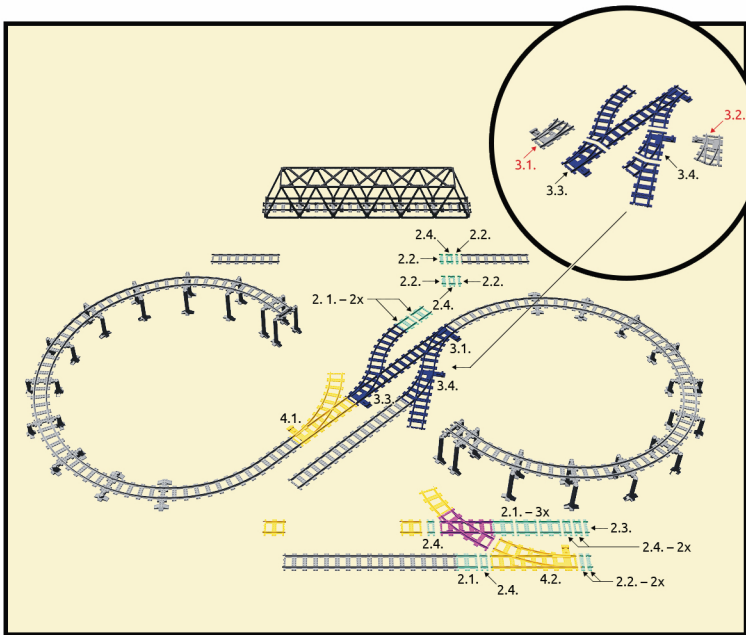

TRIXBRIX

Ultimate 3-Lane Infinity Loop with Bridge

1. Infinity Loop (**box**)
- 4-Span Train Bridge (**bag no. 1**)
- 2-Span Train Bridge Extension (**bag no. 2**)

2

- 2. 1. Half-Length Straight Track (**part no. 43**) – 6x
- 2. RC1 Rail Yard Connector (**part no. 122**) – 3x
- 3. RC2 Rail Yard Connector (**part no. 123**) – 2x
- 4. Straight Track 3/16 (**part no. 137**) – 6x
- 3. 1. Left Switch R40 (**bag no. 3**) – 2x
- 2. Right Switch R40 (**bag no. 4**)
- 3. Left Switch R40 Base GTO (**part no. 227**)
- 4. Right Switch R40 Base GTO (**part no. 228**)
- 4. 1. Left Switch R56 (**bag no. 5**)
- 2. Right Switch R56 (**bag no. 6**)
- 5. Right Pass-Through Crossing R56 (**bag no. 7**)

3

- 6. 1. Curved Track R56 (**part no. 32**) – 3x
- 2. Curved Track R56 (half) (**part no. 1003**)
- 7. 1. Left Switch R72 (**bag no. 8**) – 2x
- 2. Right Switch R72 (**bag no. 9**)

4

- 8. Curved Track R72 (**box**) – 35x
- 9. Curved Track R88 (**box**) – 32x

5

- 10. Left Switch R104 (**bag no. 10**) – 2x

6

- 11. Double Crossover R104 (**bag no. 11**)

SCAN ME

7

8