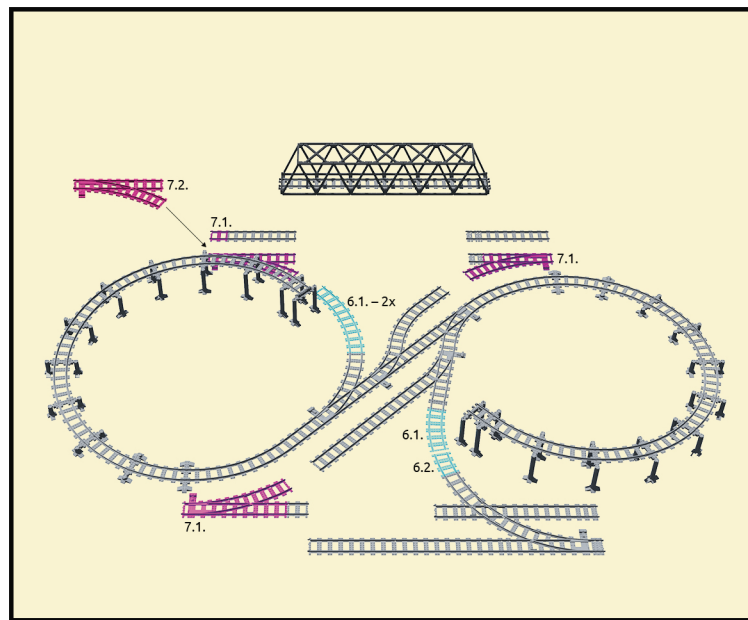

TRIXBRIX

Ultimate 3-Lane Infinity Loop with Bridge

1. Infinity Loop (**box**)
- 4-Span Train Bridge (**bag no. 1**)
- 2-Span Train Bridge Extension (**bag no. 2**)

2

- 2. 1. Half-Length Straight Track (**part no. 43**) – 6x
- 2. RC1 Rail Yard Connector (**part no. 122**) – 3x
- 3. RC2 Rail Yard Connector (**part no. 123**) – 2x
- 4. Straight Track 3/16 (**part no. 137**) – 6x
- 3. 1. Left Switch R40 (**bag no. 3**) – 2x
- 2. Right Switch R40 (**bag no. 4**)
- 3. Left Switch R40 Base GTO (**part no. 227**)
- 4. Right Switch R40 Base GTO (**part no. 228**)
- 4. 1. Left Switch R56 (**bag no. 5**)
- 2. Right Switch R56 (**bag no. 6**)
- 5. Right Pass-Through Crossing R56 (**bag no. 7**)

3

- 6. 1. Curved Track R56 (**part no. 32**) – 3x
- 2. Curved Track R56 (half) (**part no. 1003**)
- 7. 1. Left Switch R72 (**bag no. 8**) – 2x
- 2. Right Switch R72 (**bag no. 9**)

4

- 8. Curved Track R72 (**box**) – 35x
- 9. Curved Track R88 (**box**) – 32x

5

- 10. Left Switch R104 (**bag no. 10**) – 2x

6

- 11. Double Crossover R104 (**bag no. 11**)

SCAN ME

7

8