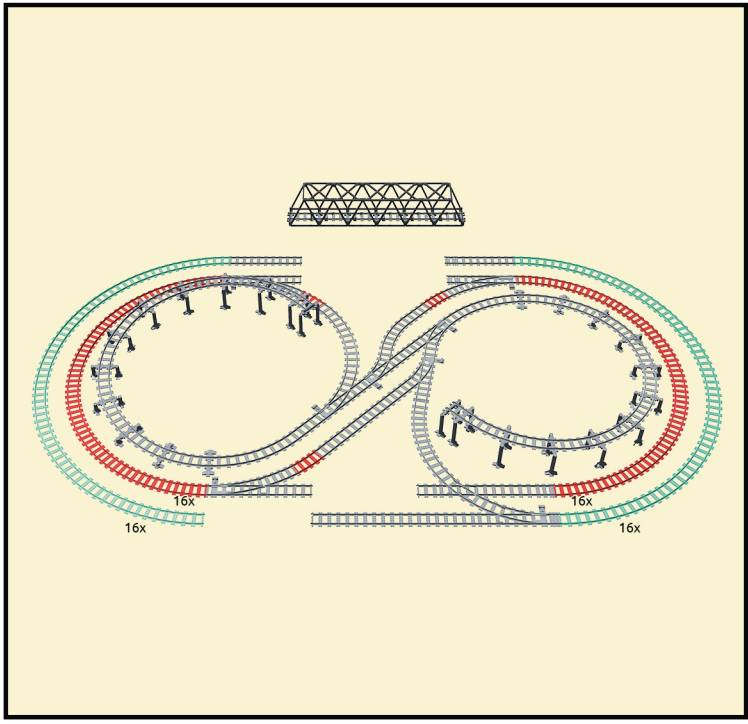

TRIXBRIX

Ultimate 3-Lane Infinity Loop with Bridge

1. Infinity Loop (**box**)
- 4-Span Train Bridge (**bag no. 1**)
- 2-Span Train Bridge Extension (**bag no. 2**)

2

- 2. 1. Half-Length Straight Track (**part no. 43**) – 6x
- 2. RC1 Rail Yard Connector (**part no. 122**) – 3x
- 3. RC2 Rail Yard Connector (**part no. 123**) – 2x
- 4. Straight Track 3/16 (**part no. 137**) – 6x
- 3. 1. Left Switch R40 (**bag no. 3**) – 2x
- 2. Right Switch R40 (**bag no. 4**)
- 3. Left Switch R40 Base GTO (**part no. 227**)
- 4. Right Switch R40 Base GTO (**part no. 228**)
- 4. 1. Left Switch R56 (**bag no. 5**)
- 2. Right Switch R56 (**bag no. 6**)
- 5. Right Pass-Through Crossing R56 (**bag no. 7**)

3

- 6. 1. Curved Track R56 (**part no. 32**) – 3x
- 2. Curved Track R56 (half) (**part no. 1003**)
- 7. 1. Left Switch R72 (**bag no. 8**) – 2x
- 2. Right Switch R72 (**bag no. 9**)

4

- 8. Curved Track R72 (**box**) – 35x
- 9. Curved Track R88 (**box**) – 32x

5

- 10. Left Switch R104 (**bag no. 10**) – 2x

6

- 11. Double Crossover R104 (**bag no. 11**)

SCAN ME

7

8