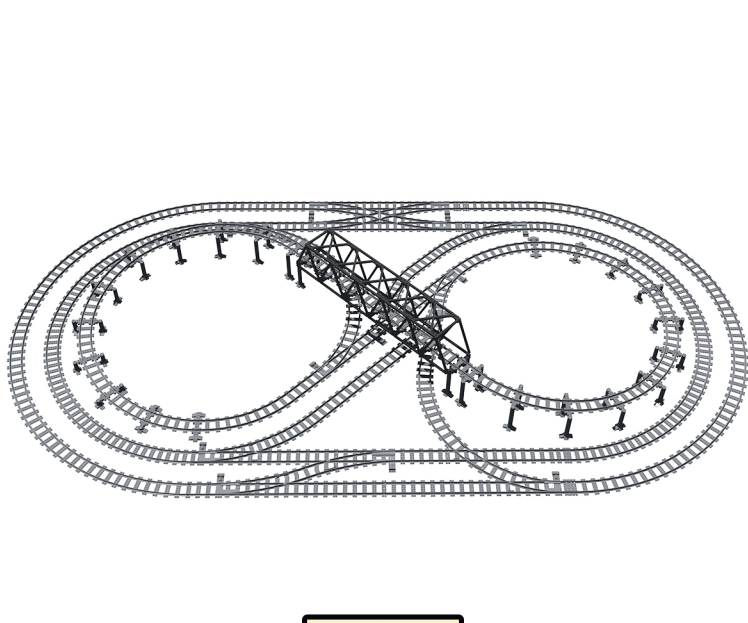

TRIXBRIX

Ultimate 3-Lane Infinity Loop with Bridge

1. Infinity Loop (**box**)
- 4-Span Train Bridge (**bag no. 1**)
- 2-Span Train Bridge Extension (**bag no. 2**)

2

- 2. 1. Half-Length Straight Track (**part no. 43**) – 6x
- 2. RC1 Rail Yard Connector (**part no. 122**) – 3x
- 3. RC2 Rail Yard Connector (**part no. 123**) – 2x
- 4. Straight Track 3/16 (**part no. 137**) – 6x
- 3. 1. Left Switch R40 (**bag no. 3**) – 2x
- 2. Right Switch R40 (**bag no. 4**)
- 3. Left Switch R40 Base GTO (**part no. 227**)
- 4. Right Switch R40 Base GTO (**part no. 228**)
- 4. 1. Left Switch R56 (**bag no. 5**)
- 2. Right Switch R56 (**bag no. 6**)
- 5. Right Pass-Through Crossing R56 (**bag no. 7**)

3

- 6. 1. Curved Track R56 (**part no. 32**) – 3x
- 2. Curved Track R56 (half) (**part no. 1003**)
- 7. 1. Left Switch R72 (**bag no. 8**) – 2x
- 2. Right Switch R72 (**bag no. 9**)

4

- 8. Curved Track R72 (**box**) – 35x
- 9. Curved Track R88 (**box**) – 32x

5

- 10. Left Switch R104 (**bag no. 10**) – 2x

6

- 11. Double Crossover R104 (**bag no. 11**)

SCAN ME

7

8