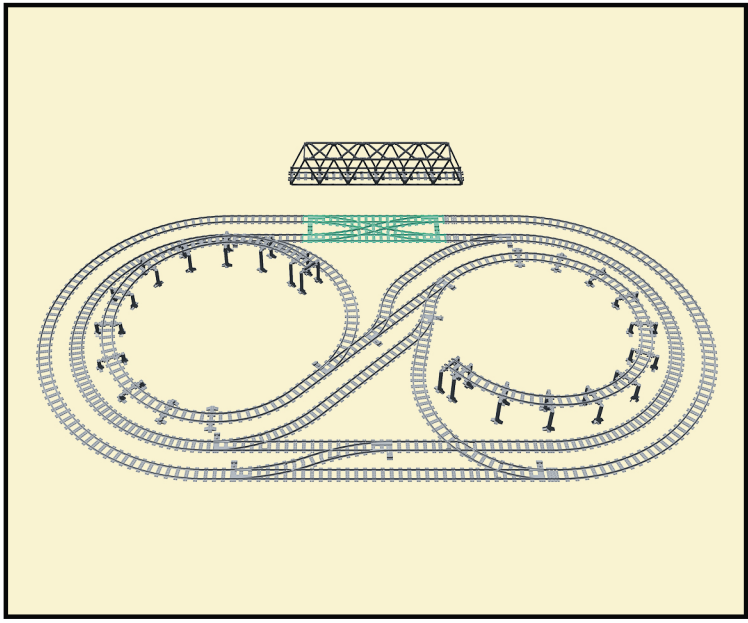

TRIXBRIX

Ultimate 3-Lane Infinity Loop with Bridge

1. Infinity Loop (**box**)
- 4-Span Train Bridge (**bag no. 1**)
- 2-Span Train Bridge Extension (**bag no. 2**)

2

- 2. 1. Half-Length Straight Track (**part no. 43**) – 6x
- 2. RC1 Rail Yard Connector (**part no. 122**) – 3x
- 3. RC2 Rail Yard Connector (**part no. 123**) – 2x
- 4. Straight Track 3/16 (**part no. 137**) – 6x
- 3. 1. Left Switch R40 (**bag no. 3**) – 2x
- 2. Right Switch R40 (**bag no. 4**)
- 3. Left Switch R40 Base GTO (**part no. 227**)
- 4. Right Switch R40 Base GTO (**part no. 228**)
- 4. 1. Left Switch R56 (**bag no. 5**)
- 2. Right Switch R56 (**bag no. 6**)
- 5. Right Pass-Through Crossing R56 (**bag no. 7**)

3

- 6. 1. Curved Track R56 (**part no. 32**) – 3x
- 2. Curved Track R56 (half) (**part no. 1003**)
- 7. 1. Left Switch R72 (**bag no. 8**) – 2x
- 2. Right Switch R72 (**bag no. 9**)

4

- 8. Curved Track R72 (**box**) – 35x
- 9. Curved Track R88 (**box**) – 32x

5

- 10. Left Switch R104 (**bag no. 10**) – 2x

6

- 11. Double Crossover R104 (**bag no. 11**)

SCAN ME

7

8